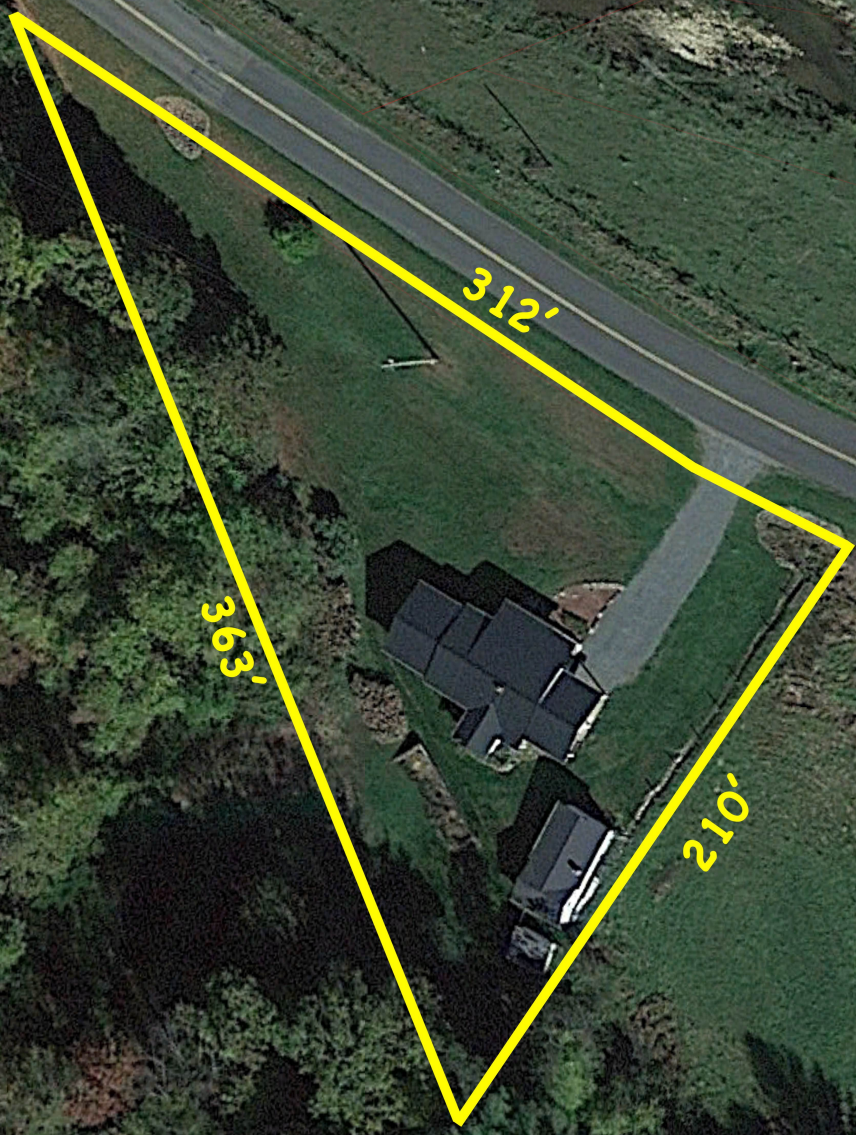

2060 Delhart Rd

Galax, VA 24333
2.55 Acres

Measurements and acreage provided by CRS